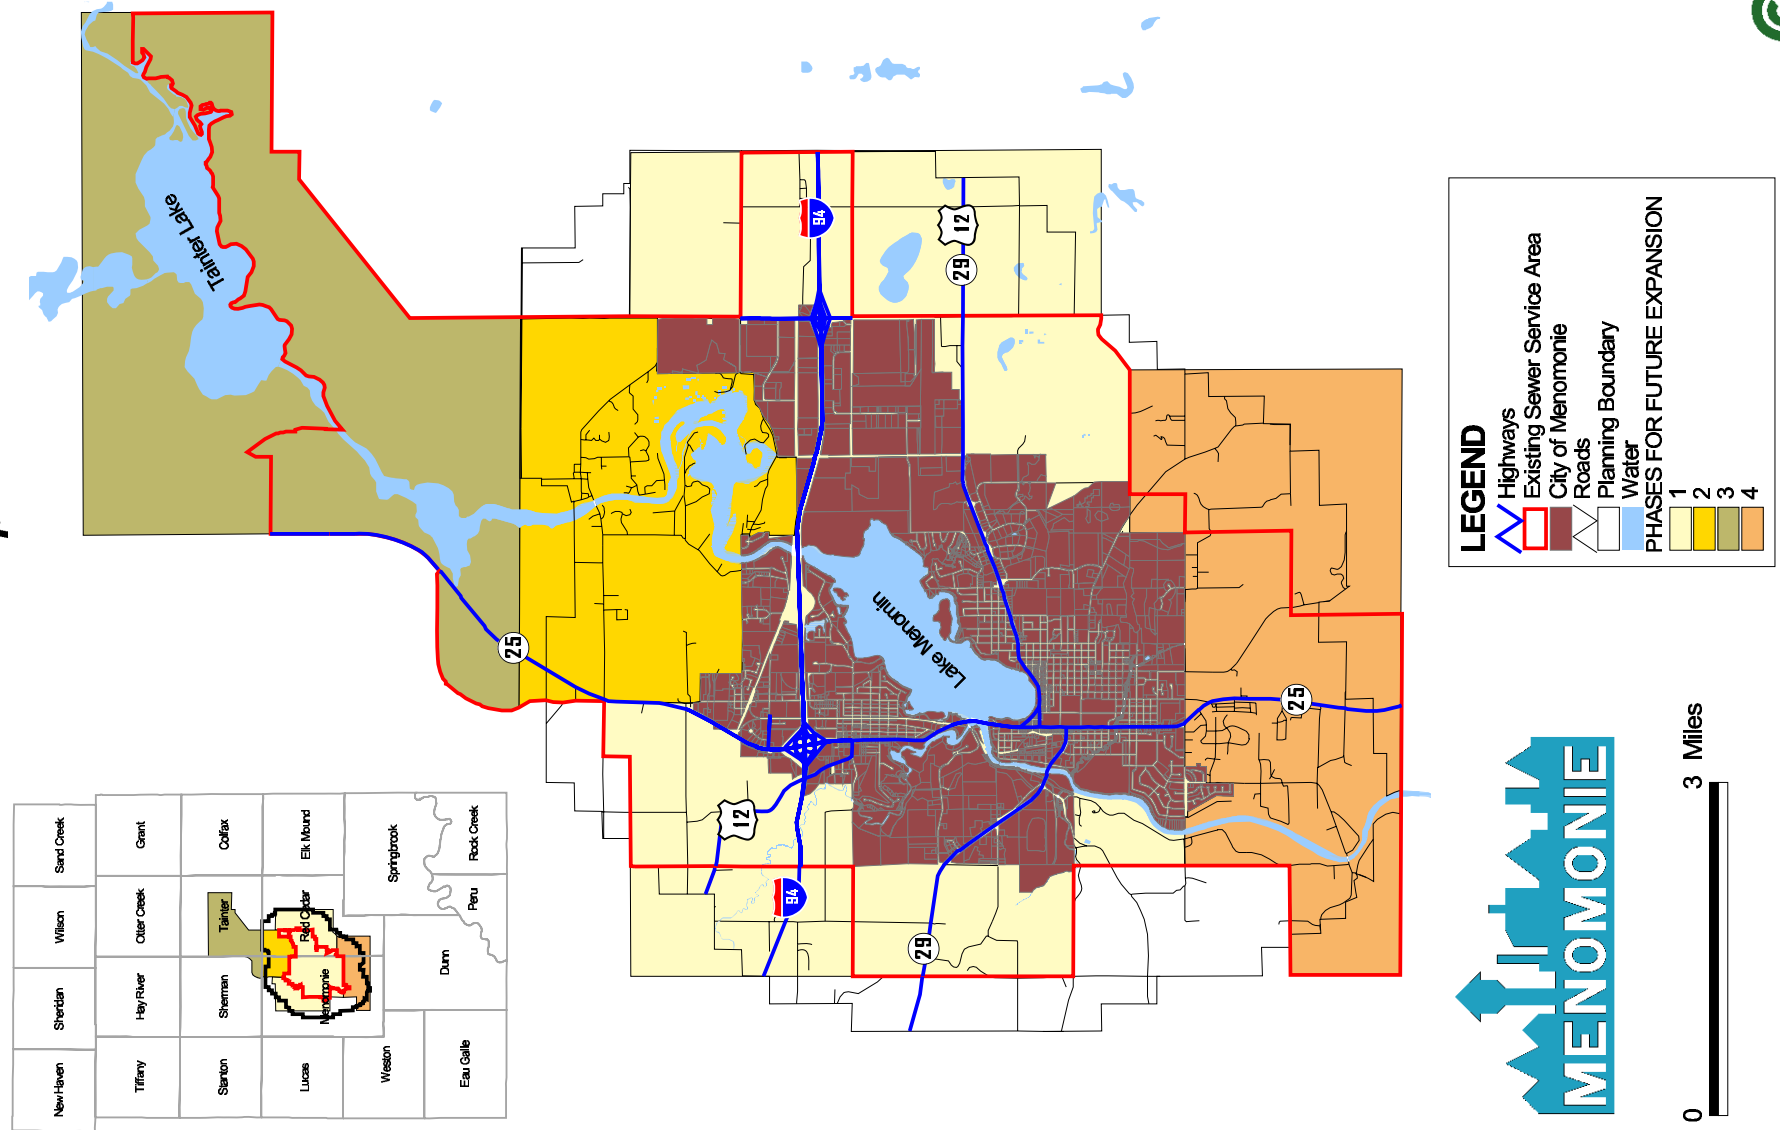

FUTURE SEWER SERVICE AREA

City of Menomonie,
Dunn County, Wisconsin

Map 7-7

Source: 2000 Tiger Data, Cedar Corporation

MAP D-2 CITY OF MENOMONIE FUTURE SEWER SERVICE AREA