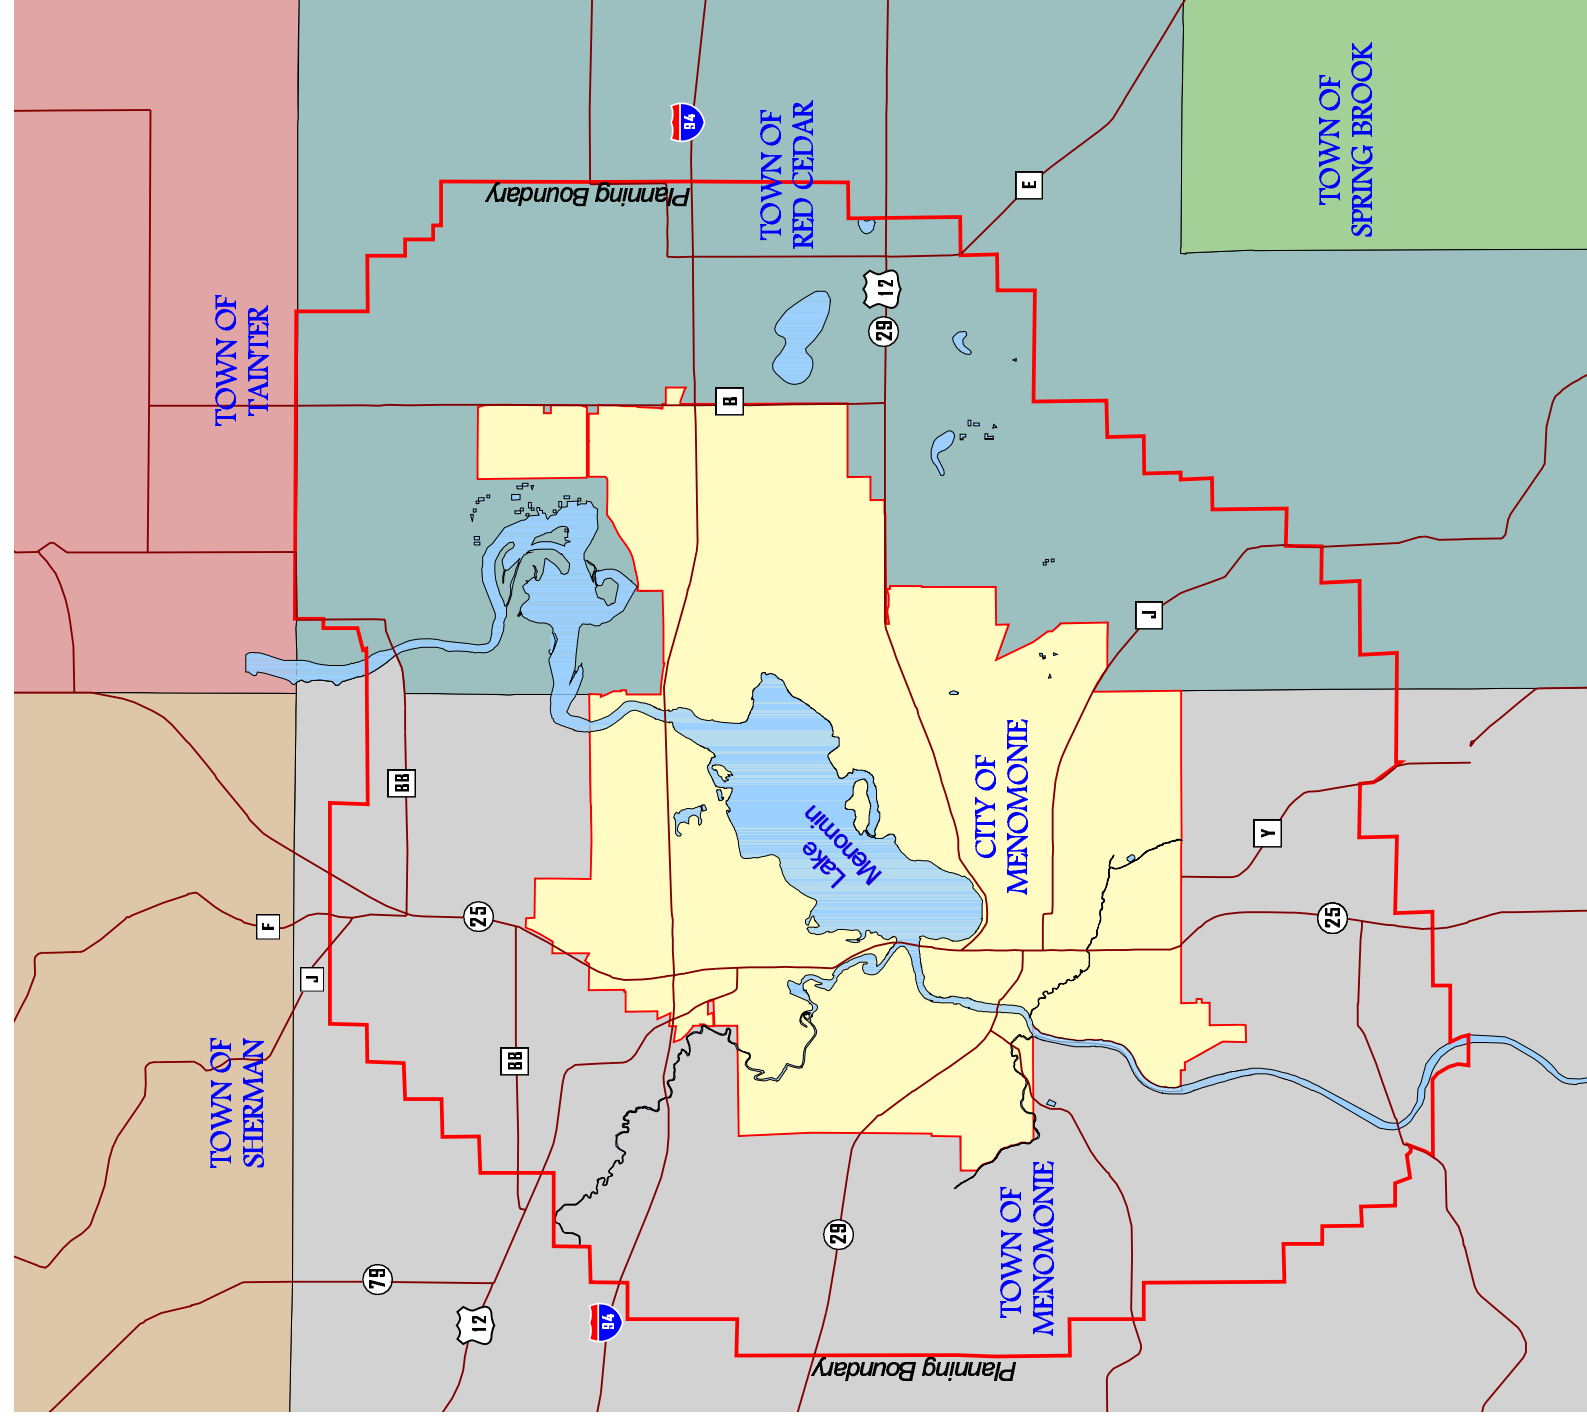

ADJACENT MUNICIPALITIES

City of Menomonie,
Dunn County, Wisconsin

Figure 10-1

SOURCE: Cedar Corporation, Tiger Data 1998

MAP G-1 CITY OF MENOMONIE PLANNING BOUNDARY MAP